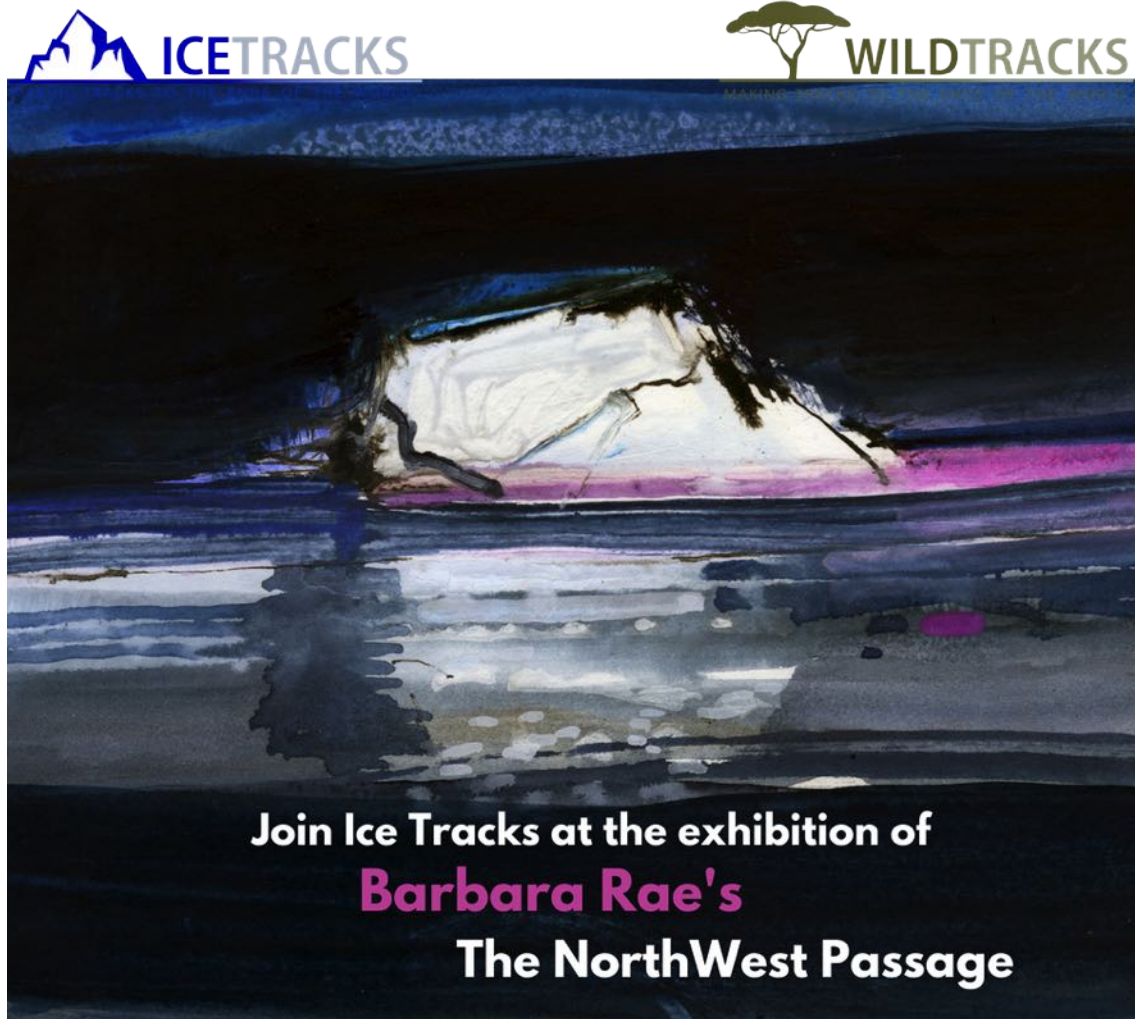

BarbaraRaeExhibition

[Campaign Preview](#)
[HTML Source](#)
[Plain-Text Email](#)
[Details](#)

Internationally-renowned artist **Barbara Rae CBE RA RSA** travelled with Ice Tracks on a series of voyages to the Arctic to follow in the footsteps of her namesake, the explorer Dr John Rae. As a result of these journeys Barbara Rae has created a superb collection of work which will be exhibited in Edinburgh this summer.

The exhibition will be premiered at the [Scottish Royal Academy](#) on 4 August 2018, and will run until the 9 September 2018. Ice Tracks will be there to celebrate the opening of this exciting exhibition as we are honoured to have played a small part.

Barbara Rae will join Ice Tracks for her fourth polar voyage with us in

September 2018 exploring [Greenland and Baffin](#) to continue her extraordinary work.

We really hope to see you at the exhibition and never stop exploring!